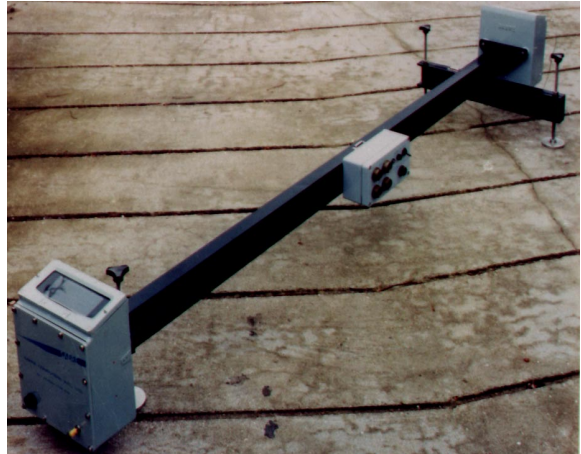

Fixed Base Length Sky Screen Type 409

The SABRE Ballistics Fixed Base Length Sky Screen type 409 comprises two type 408 Sky Screens mounted and calibrated on a two metre beam.

A type 432 control unit is usually supplied also mounted on the beam and the following specification assumes this configuration. For other options contact sales office.

For further details of the Modular Sky Screen type 408 please refer to separate data sheet. When used indoors, two DC Light Units type 403 are also required. Optional accessories include cables, cable drum and sunshields.

TWO TYPE 408 SKY SCREENS

RUGGED & WATERPROOF

LONG OPERATING LIFE

STRAIGHTFORWARD USE

**EXCELLENT OUTDOOR & INDOOR
PERFORMANCE**

SABRE
Ballistics