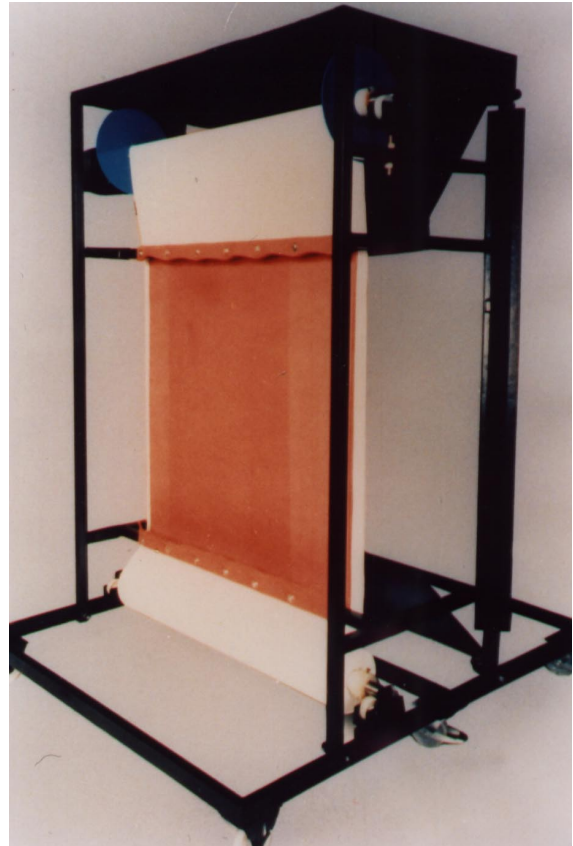

Automatic Target Frame

The **SABRE Ballistics** Automatic Target Frame is a motorised paper target system and is available with armour plating or open framework.

The target paper, which is 1 metre wide x 300 metres long, can be remotely controlled by a cable and switch up to 200 metres from the target.

The target is also available in 0.5 metres square target area.

When used in conjunction with CCTV system, the SABRE Ballistics Automatic Target System enables a single operator to fire at up to 200 metres range and measure the group size for up to 300 target diagrams before it is necessary to change the target roll. Safety is enhanced by eliminating the requirement for a butt party.

CAN ELIMINATE BUTT MARKERS

SIMPLE OPERATION

LONG LIFE

PROTECTED FRAMEWORK

SABRE
Ballistics